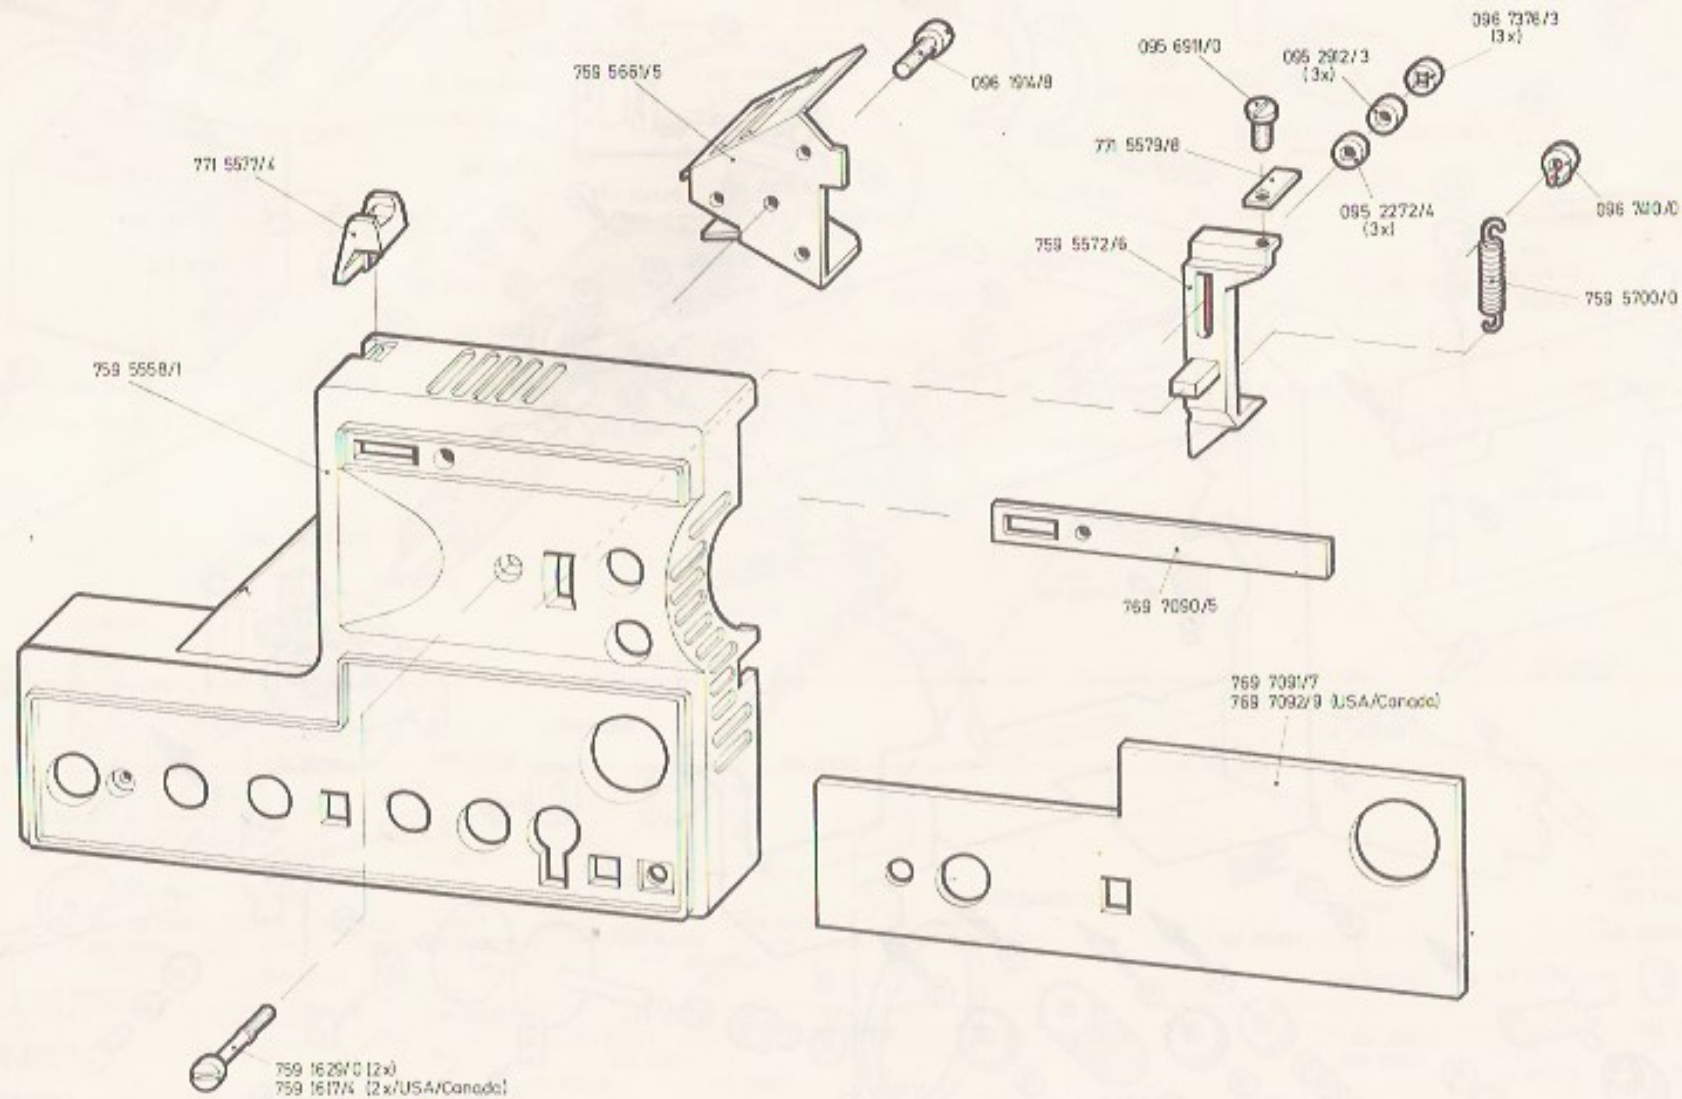

IF YOU ARE NOT A QUALIFIED TECHNICIAN, PLEASE MAKE NO ADJUSTMENTS TO ANYTHING YOU MAY READ ABOUT IN THESE ADOBE MANUAL DOWNLOADS.

WWW.FILM-TECH.COM

eumig[®]

S 938
stereo sound

Ersatzteil-Katalog
Spare part catalogue
Catalogue de pièces détachées